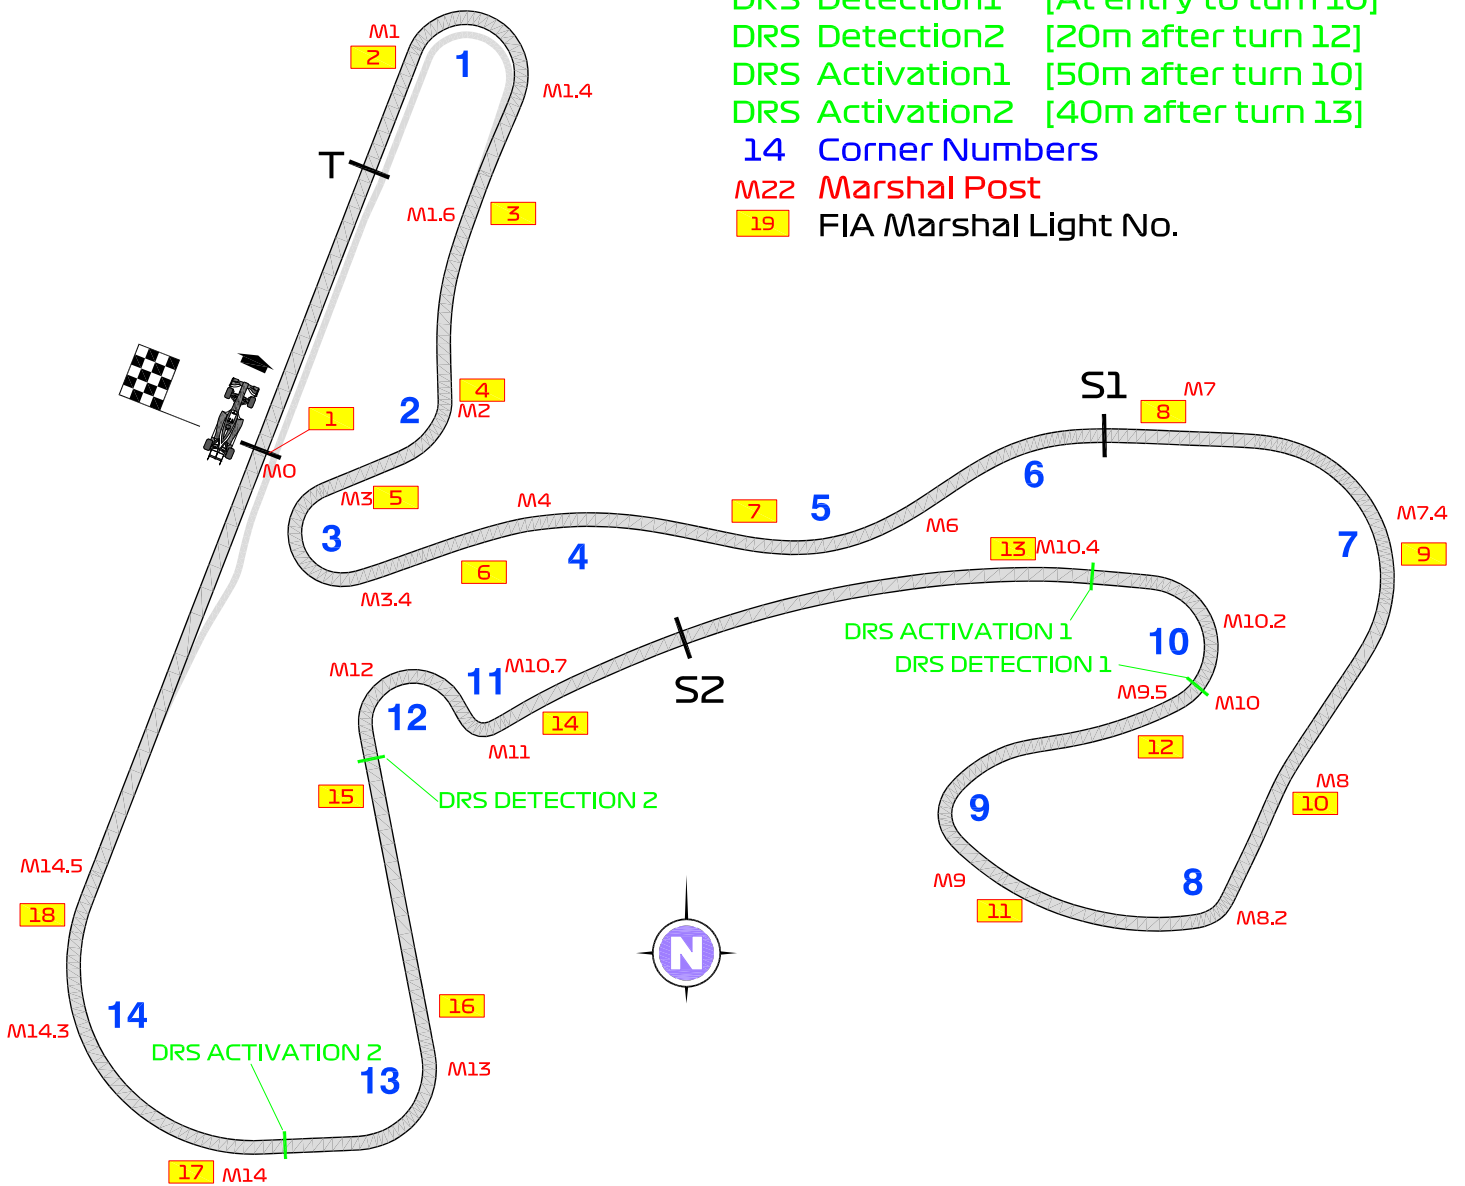

2023 ZANDVOORT EVENT

24 to 27 August 2023

From	The Stewards	Document	3
To	All Teams, All Officials	Date	24 August 2023
		Time	13:38

Title Circuit Map - Zandvoort 2023 - UPDATED
Description Circuit Map - Zandvoort 2023 - UPDATED
Enclosed Doc 3 - NETHERLANDS_CIRCUIT_23 FIA_v2.pdf

Steve Pence

Tanja Geilhausen

Cor Rijken

The Stewards

FORMULA 1 HEINEKEN DUTCH GRAND PRIX 2023 - Zandvoort

Circuit Map

- Start Line
- Control Line
- S1 Sector 1 [110m before turn 7]
- S2 Sector 2 [150m before turn 11]
- T Speed Trap [95m before turn 1]
- DRS Detection1 [At entry to turn 10]
- DRS Detection2 [20m after turn 12]
- DRS Activation1 [50m after turn 10]
- DRS Activation2 [40m after turn 13]
- 14 Corner Numbers
- M22 Marshal Post
- 19 FIA Marshal Light No.

Circuit Centreline Length = 4.259km